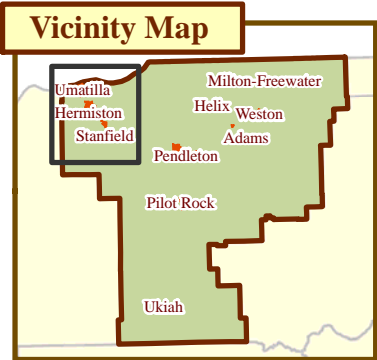

WASHINGTON STATE

West Umatilla County, Oregon

Pacific Power Service Area Map

- Legend**
- Interstates
 - State Routes
 - Roads & Streets
 - Rivers
 - City Limits
 - Pacific Power Service Area

MAP DISCLAIMER: No warranty is made by Umatilla County as to the accuracy, reliability or completeness of this data for individual or aggregate use with other data. Original data was compiled from various sources. This information may not meet National Map Accuracy Standards. Umatilla County uses the best available data and over time the accuracy levels will be improved. Prepared by: Julie Alford, 4/19/16