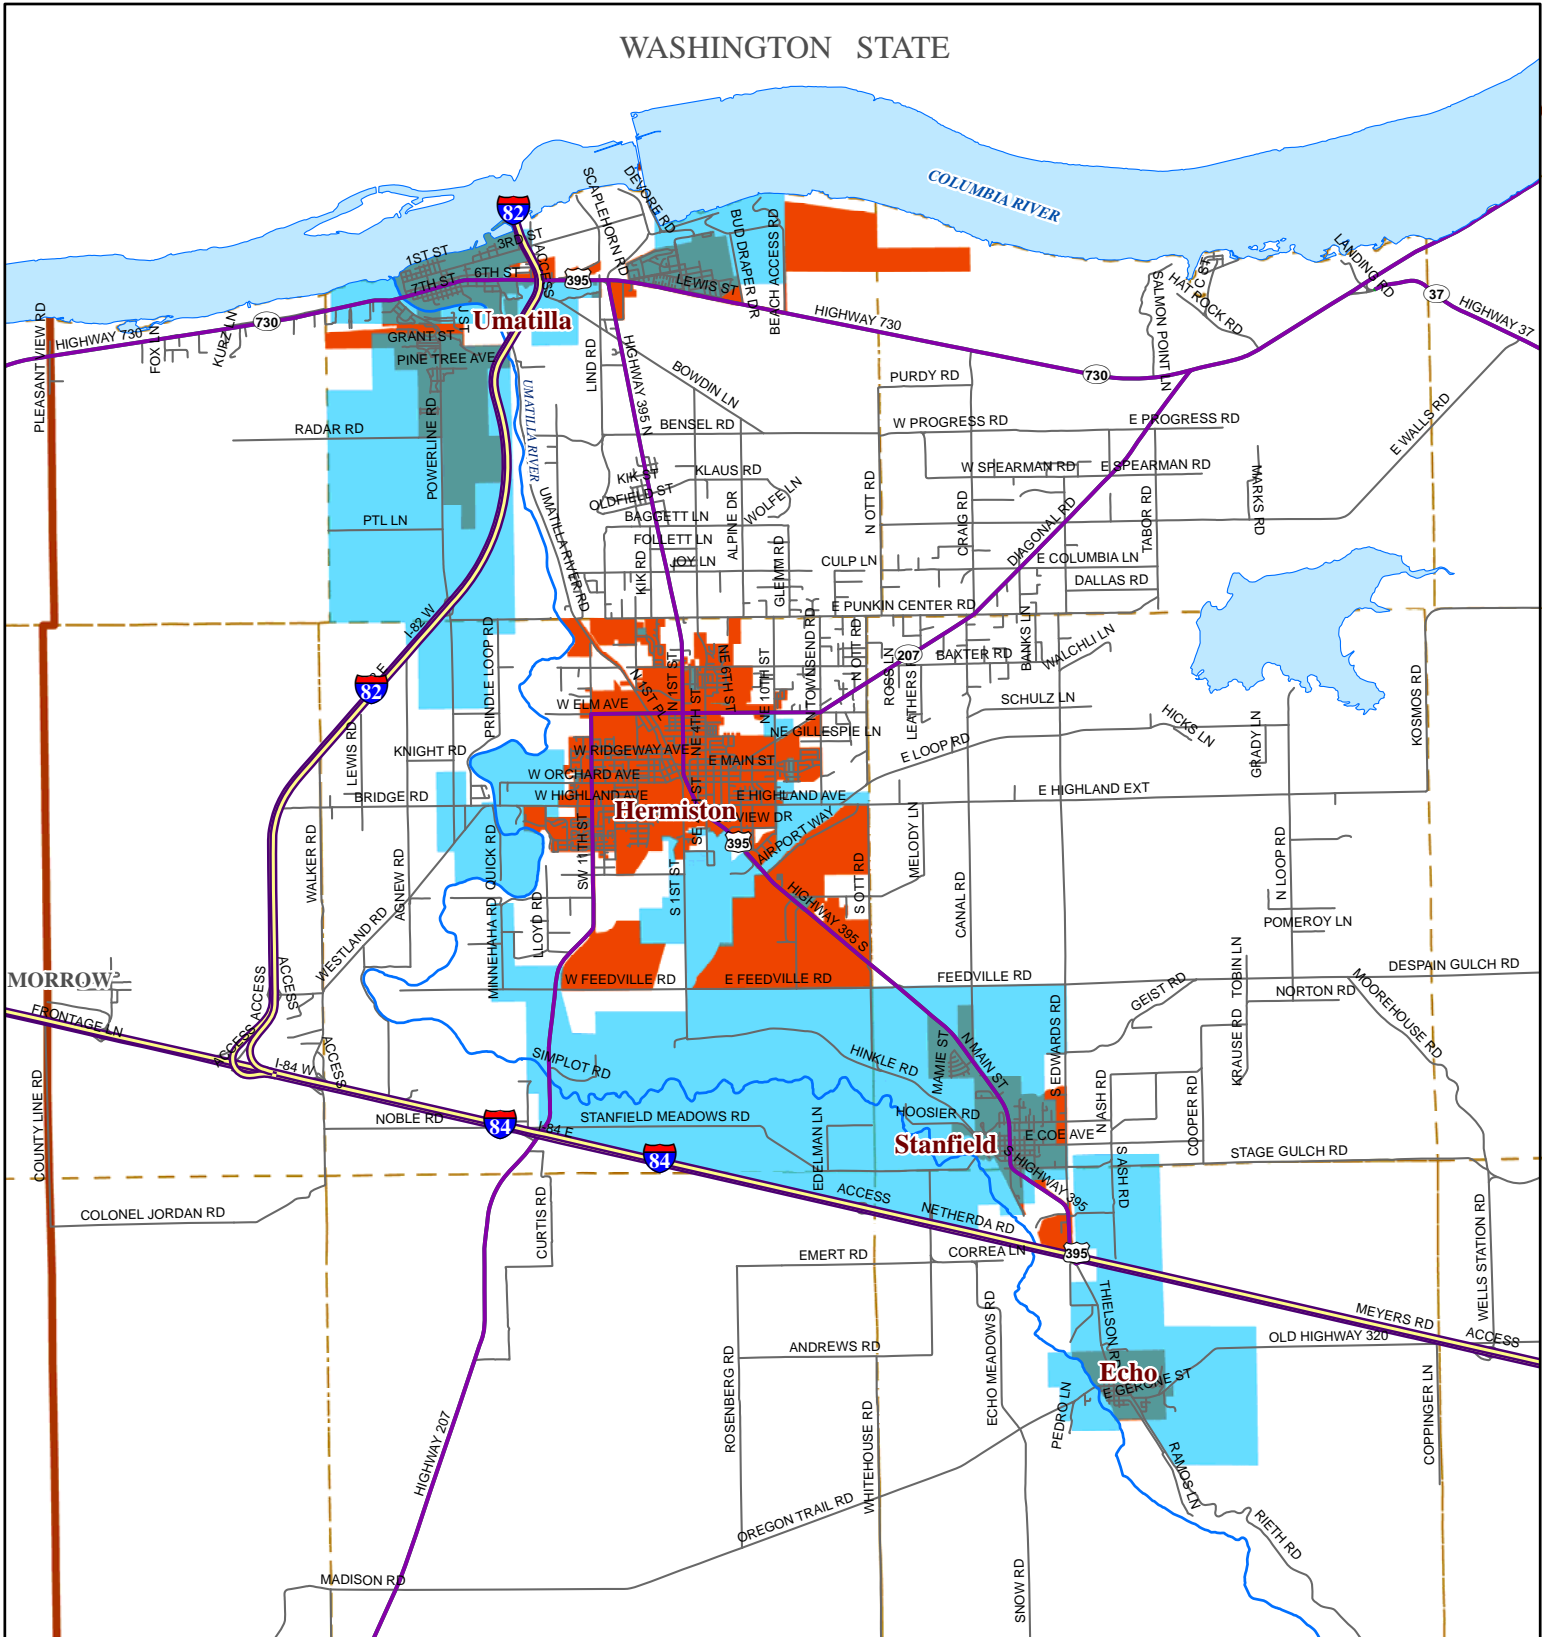

WASHINGTON STATE

West Umatilla County, Oregon

Pacific Power Service Area Map

- Legend**
- Interstates
 - State Routes
 - Roads & Streets
 - Rivers
 - City Limits
 - Pacific Power Service Area

MAP DISCLAIMER: No warranty is made by Umatilla County as to the accuracy, reliability or completeness of this data for individual or aggregate use with other data. Original data was compiled from various sources. This information may not meet National Map Accuracy Standards. Umatilla County uses the best available data and over time the accuracy levels will be improved. Prepared by: Julie Alford, 4/19/16