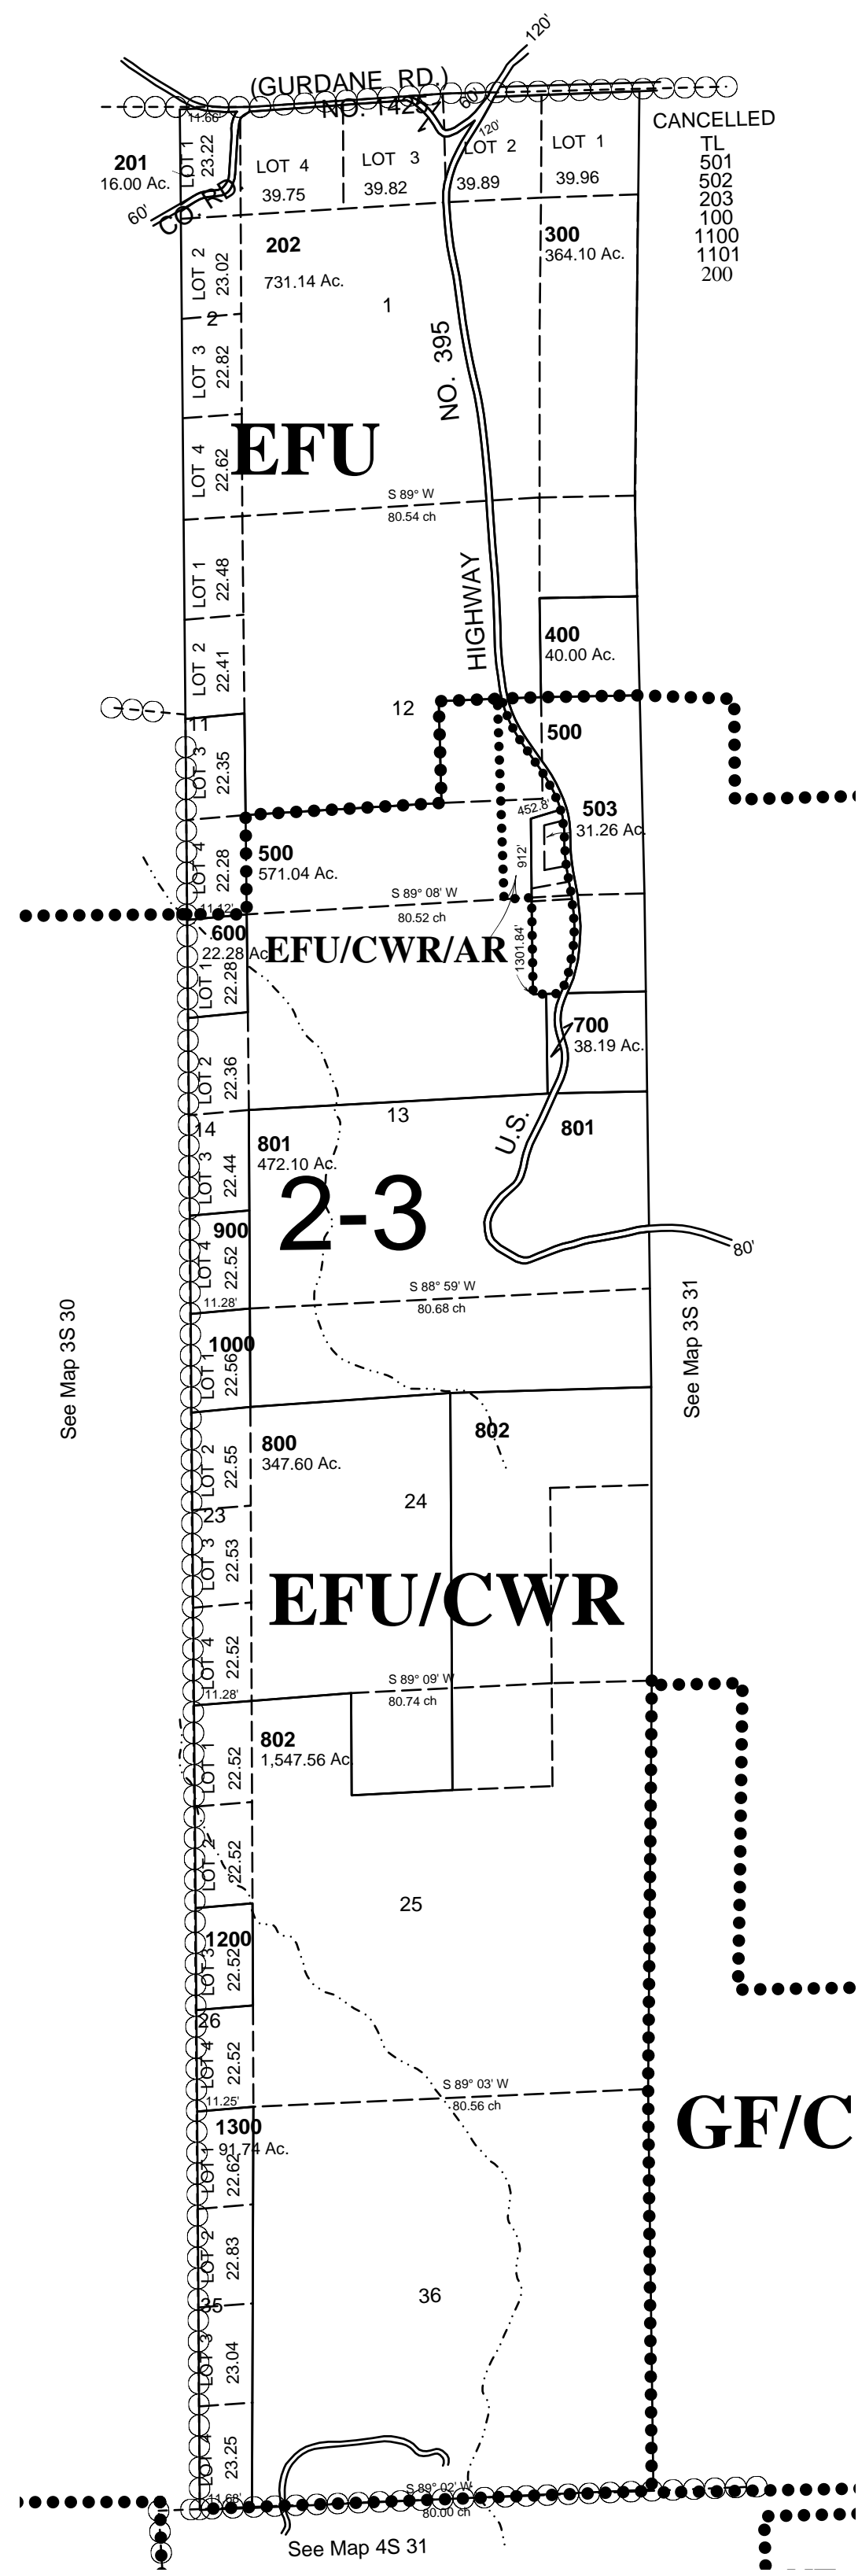

This map was prepared for Assessment purposes only.

T 3S R301/2E WM
UMATILLA COUNTY, OR

SCALE: 1" = 2000'

3S 301/2

3S 301/2