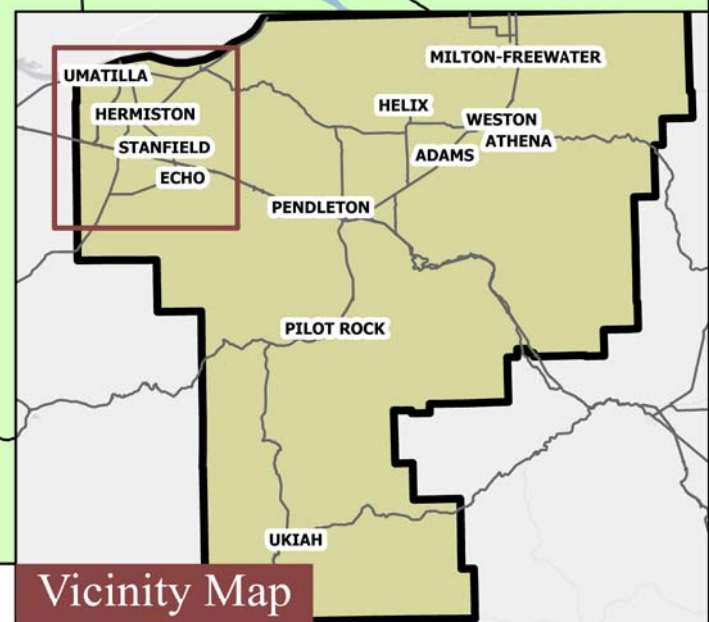

West Umatilla County, Oregon

County Zoning Designations

Legend

State Highway	CRC	HI	RR-2
Water Bodies	DI - R	HI/AR	RR-4
Umatilla County	DI - U	LI	RRSC/LU
City Limits	EFU	LI/AR	RSC
City UGB	EFU-20	LI/LU	RTC
County Zoning	EFU-40	LRLI	UDM
AB	EFU/AR	RLI	UDR
	EFU/FI	RLI/AR	
	EFU/NA	RR-10	