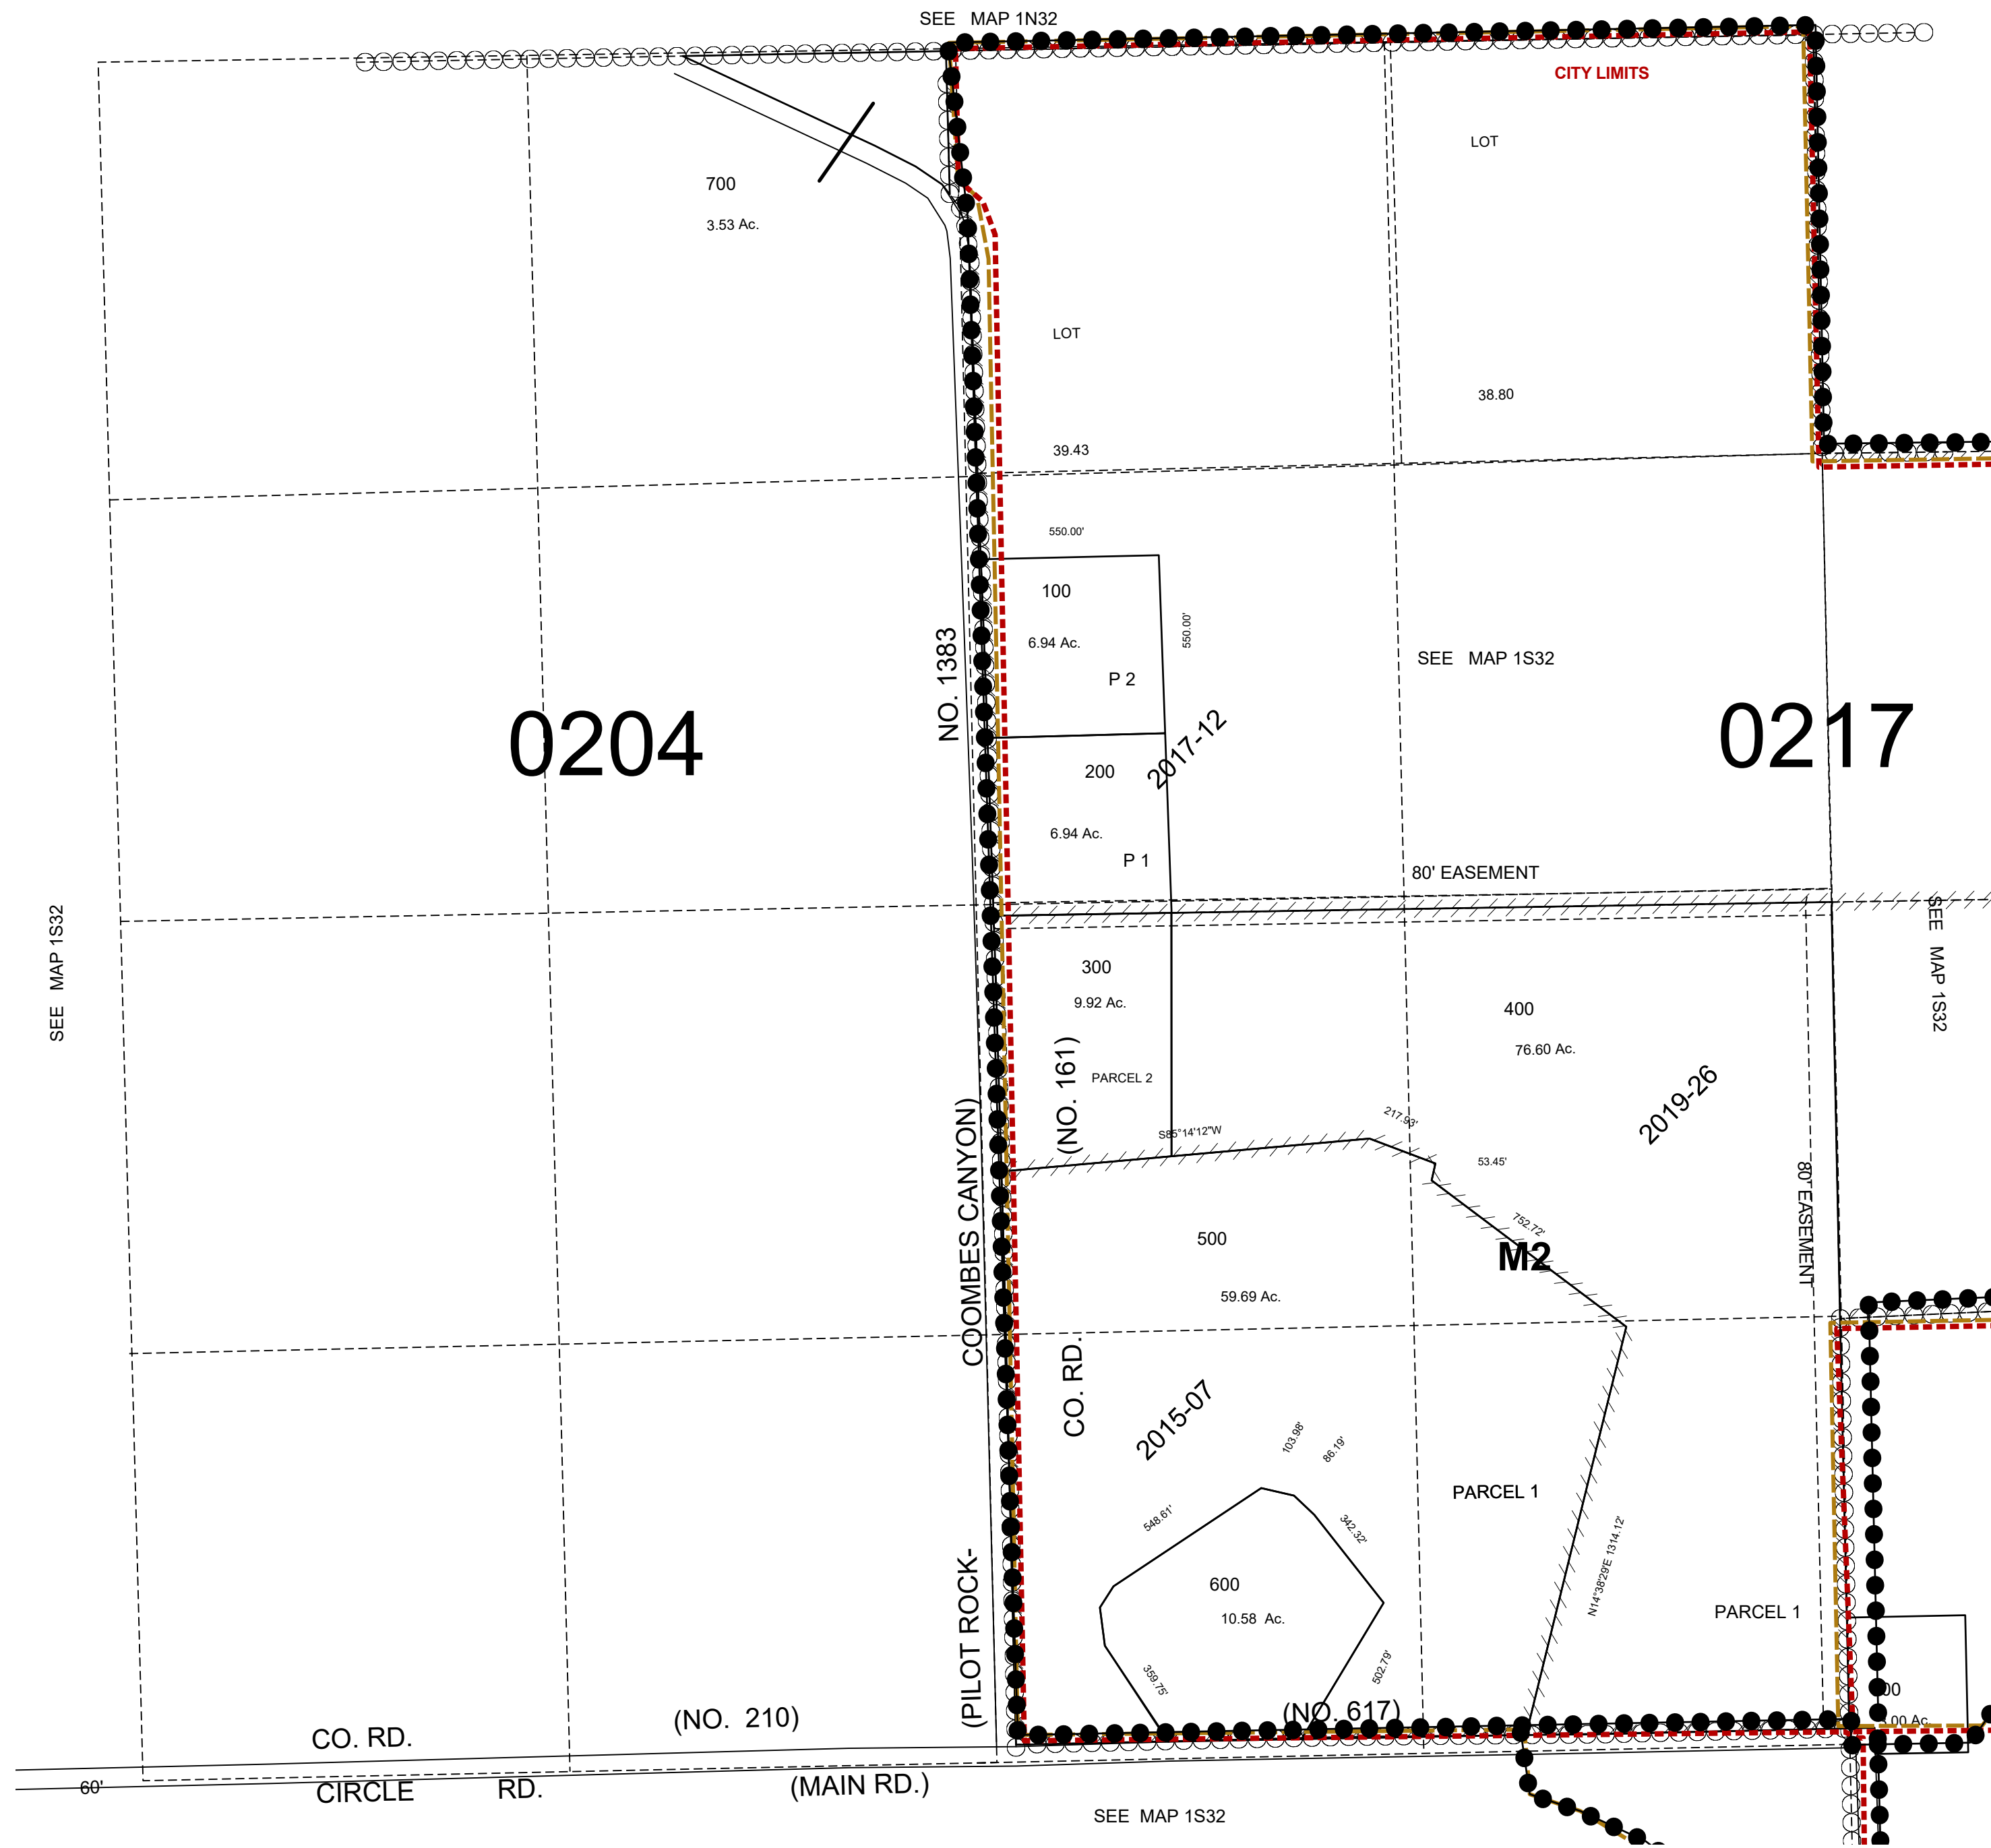

This map was prepared for Assessment & Taxation purposes only and was NOT prepared nor is it suitable for legal, engineering or surveying purposes.

SEC 05 T1S R32E WM UMATILLA COUNTY, OR

1S3205

SCALE: 1" = 400'