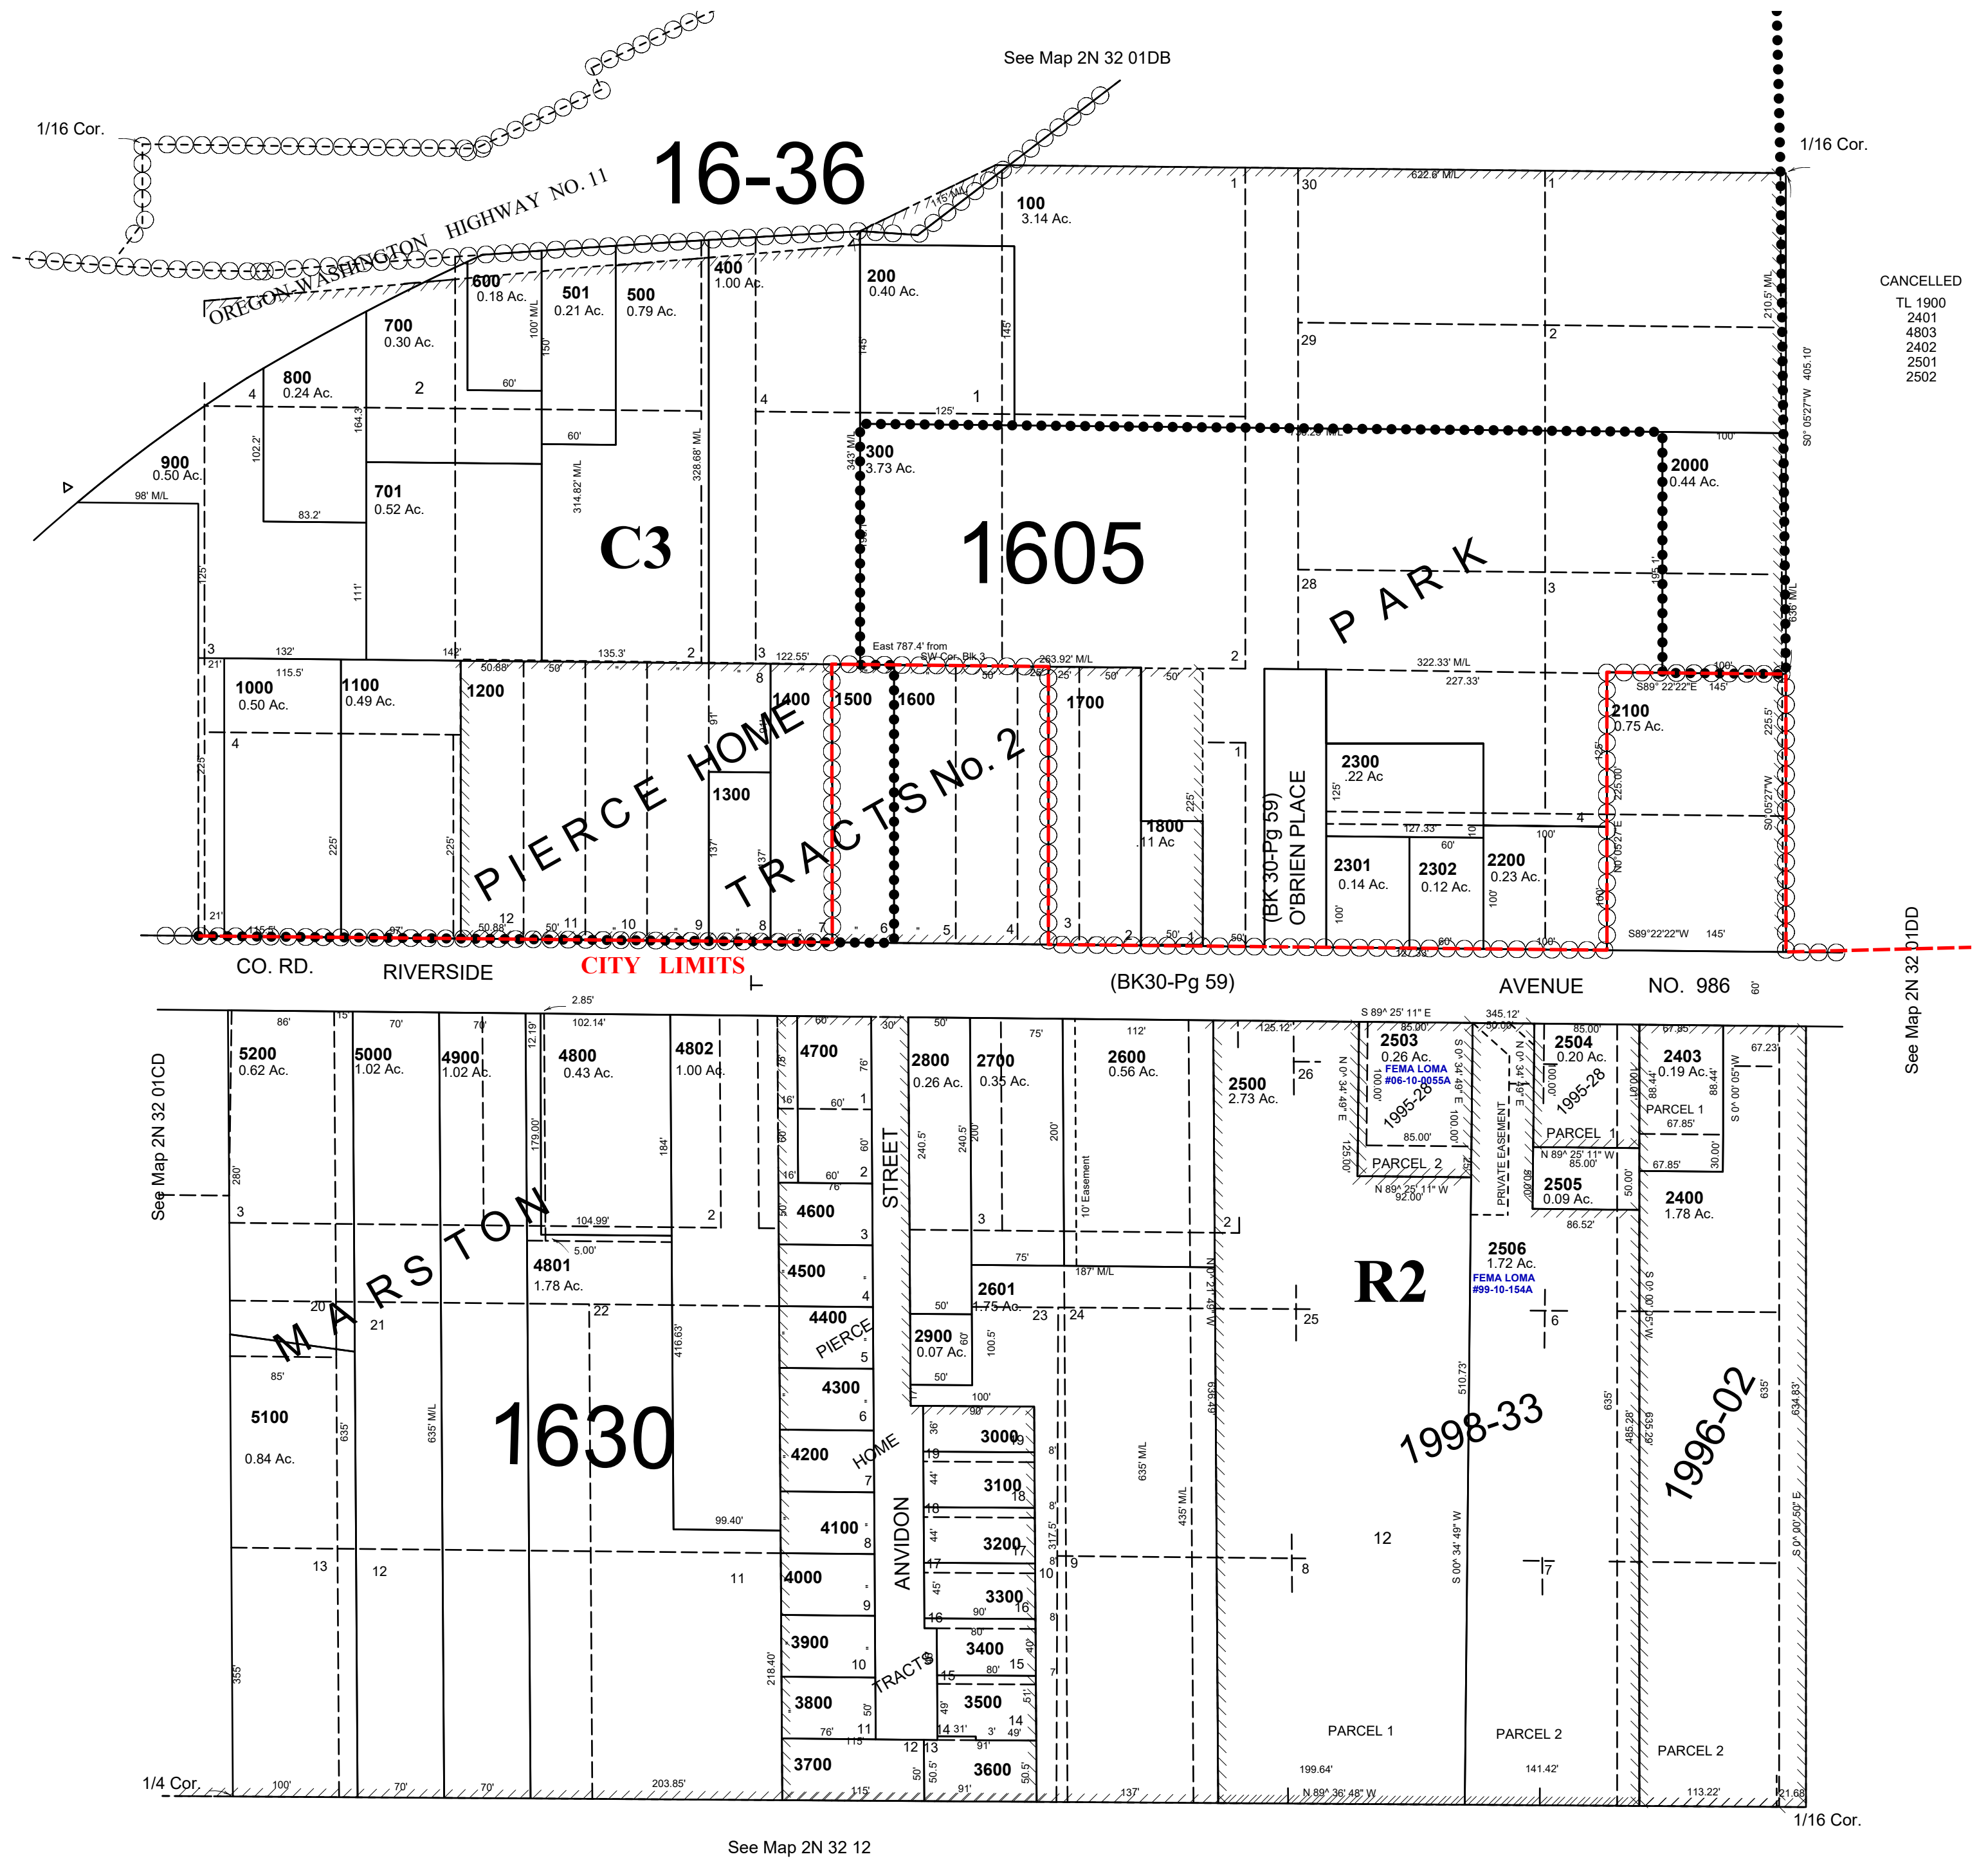

This map was prepared for Assessment purposes only.

SW1/4 SE1/4 SEC 01 T2N R32E WM UMATILLA COUNTY, OR

2N3201DC
PENDLETON CITY & UGA
AERIAL PHOTO 4P - 101

SCALE: 1" = 100'

CANCELLED
TL 1900
2401
4803
2402
2501
2502

See Map 2N 32 01DD

See Map 2N 32 12

2N3201DC