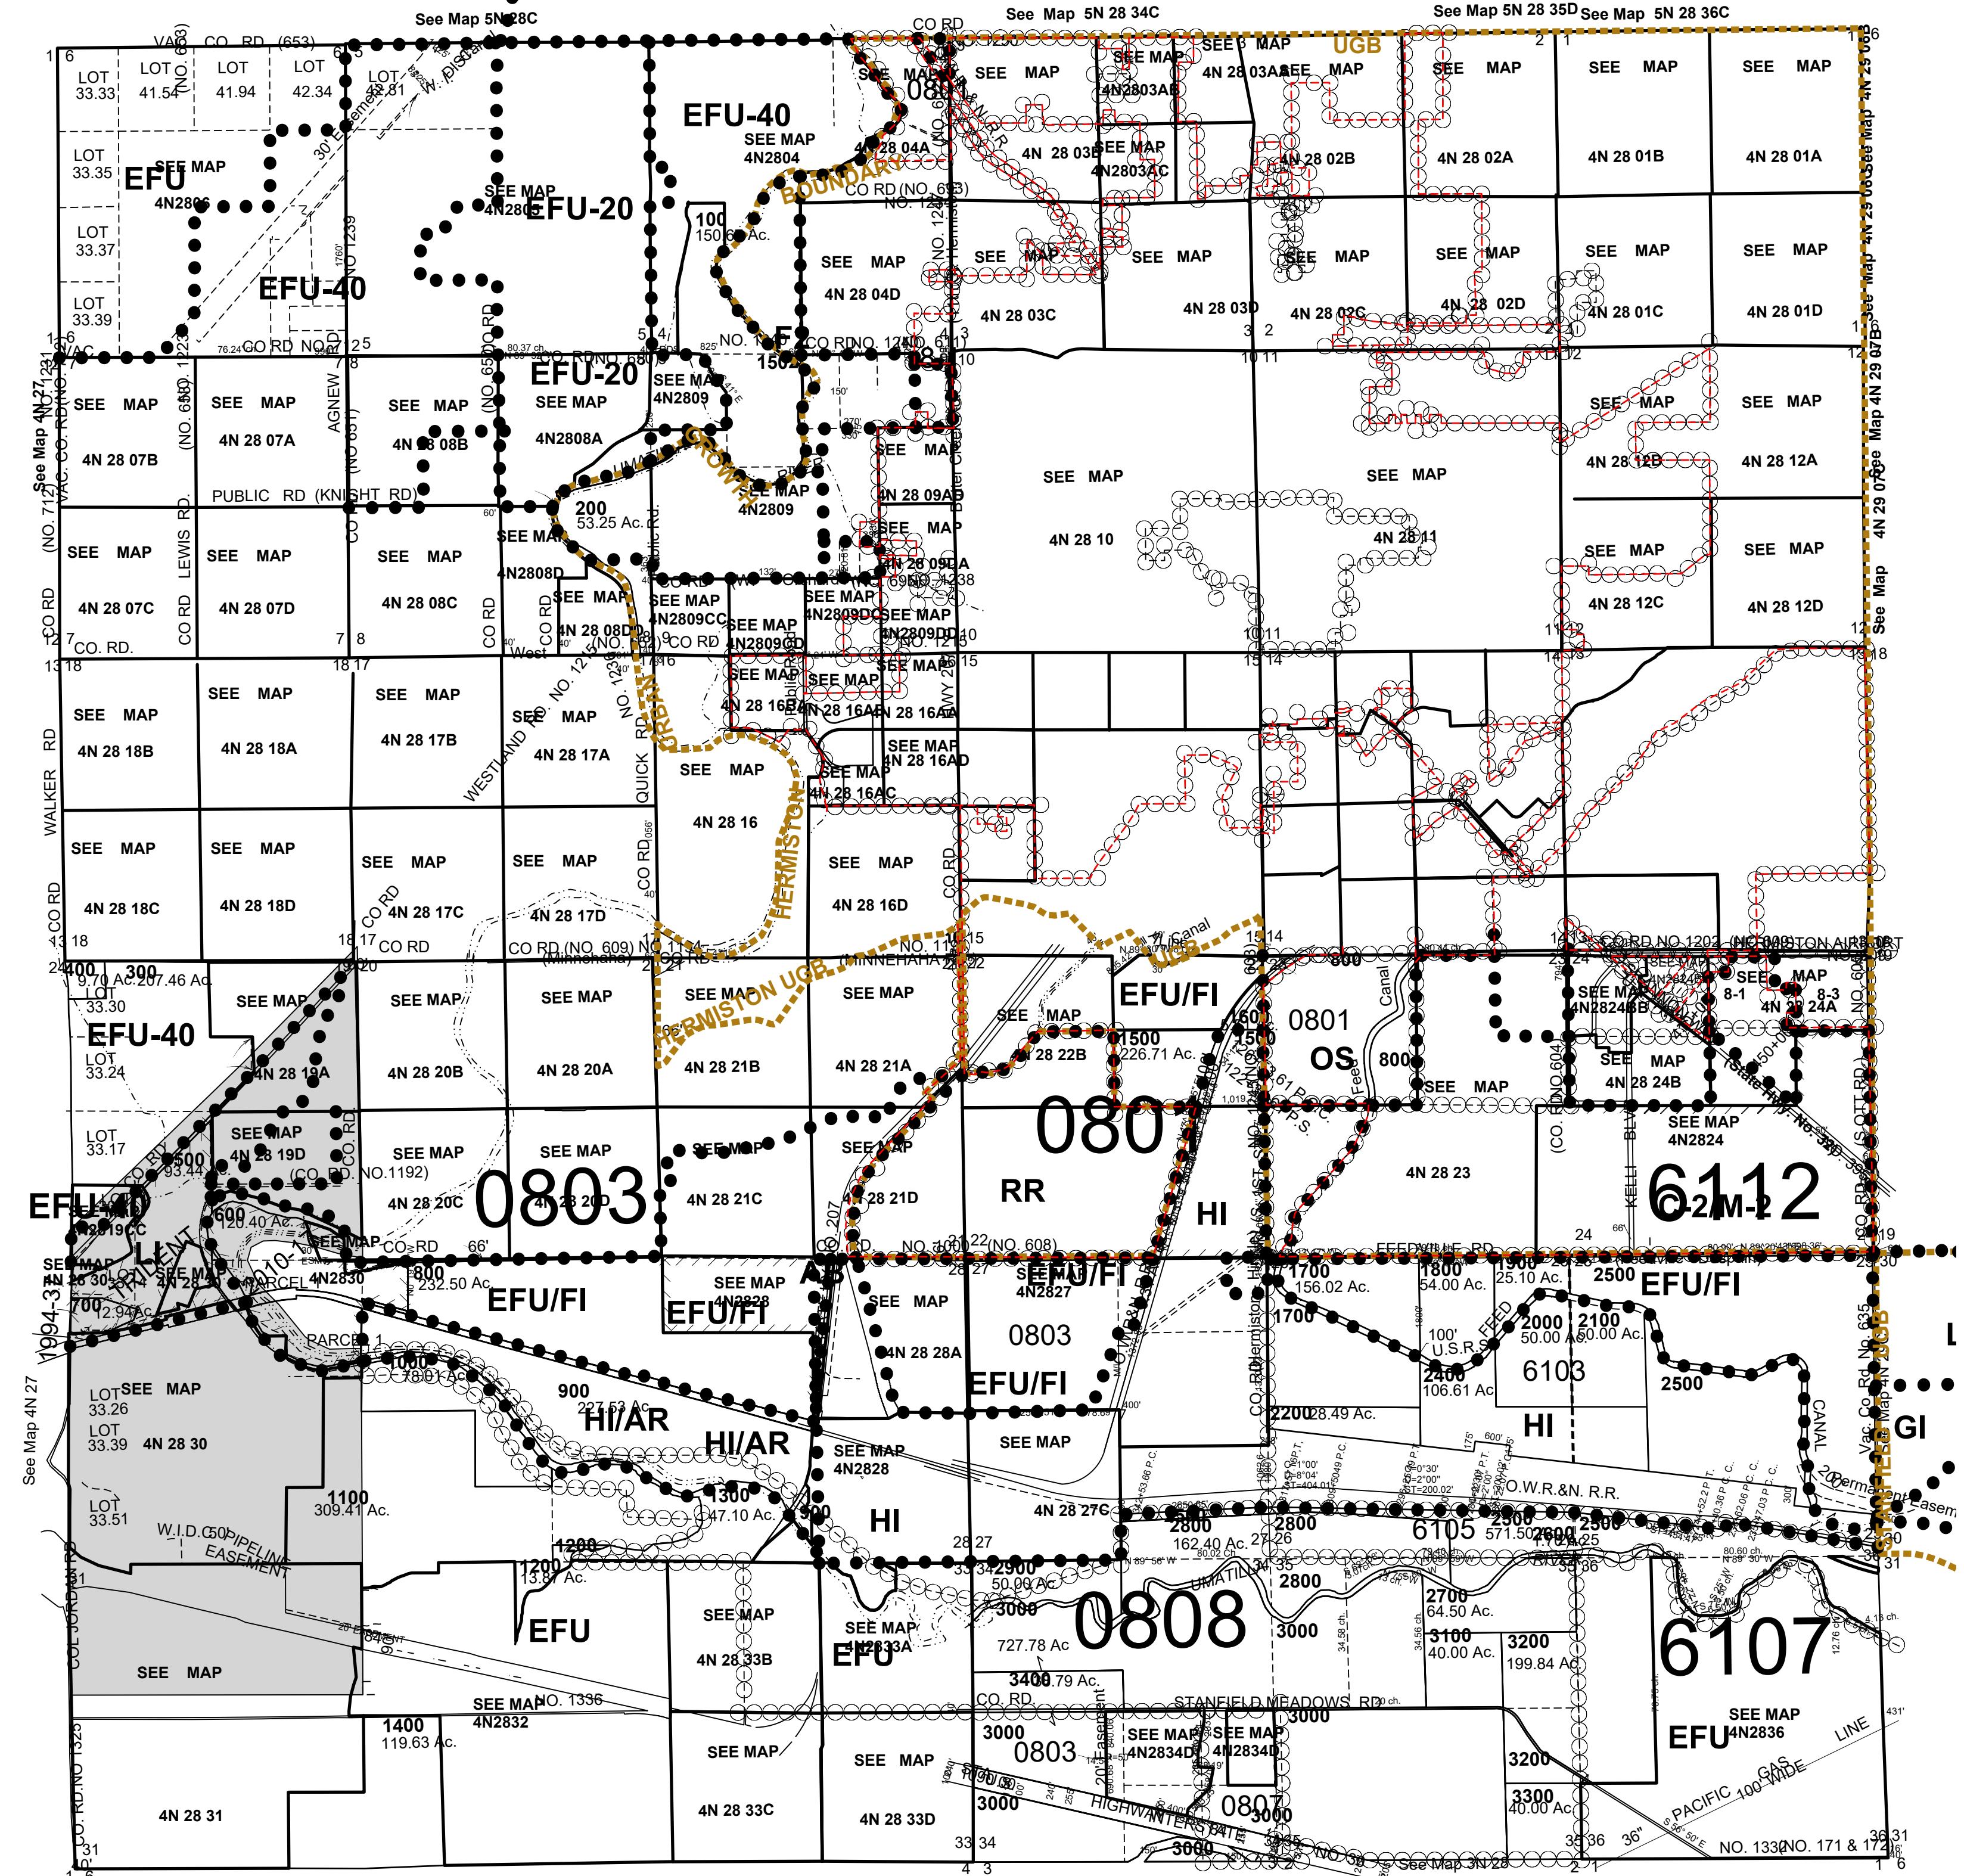

This map was prepared for Assessment & Taxation purposes only and was NOT prepared nor is it suitable for legal, engineering or surveying purposes.

SCALE: 1" = 2000'

T4N R28E WM  
UMATILLA COUNTY, OR

4N28